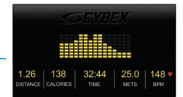

625C UPRIGHT BIKE

ONE BIKE DOES IT ALL

The Cybex 625 series bikes provide distinct and compelling ways to improve your members' fitness experience, whether they choose the 625C to train for a triathlon, or the 625R as they begin their journey to better fitness.

CLEAR CONTROLS WITH GREAT ENTERTAINMENT

From their stunning good looks to hidden details like its self-tensioning drive, these bikes are designed to invite users of all capabilities and will keep performing for the long run. The console is designed around ease of use with clear centralized controls. Optional technology features include iPod® or iPhone® connectivity, the embedded MYE wireless audio receiver, and the E3 View high definition monitor which offers three viewing modes on a 15.6" embedded display. Exercise is more fun with the latest technology from Cybex.

RUGGED DURABILITY

With a welded frame made from forged steel, the Cybex 625 bikes have a three-piece heavy-duty mountain bike crank that makes them durable enough for rugged mountain terrain. In a gym setting, this construction translates to low maintenance. Cybex engineers even designed the enclosures so that sweat is directed away from the bike mechanism.

Exercise.

SPECIFICATIONS