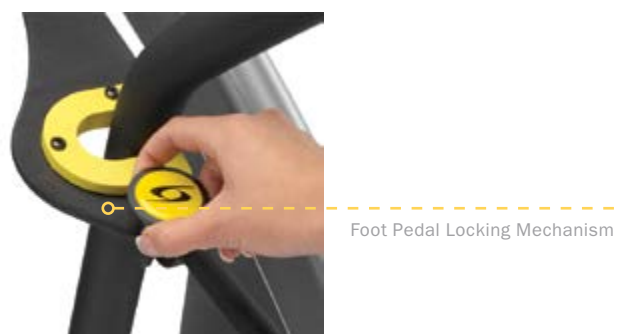

625AT IFI TOTAL ACCESS ARC TRAINER

IFI ACCREDITED EQUIPMENT STAGE 2

FEATURES

- ▶ **Locking Mechanism for Foot Pedals** provides complete stability for users when stepping on and off the equipment.
- ▶ **Static Side Handles** offer added stability when mounting, dismounting and exercising.
- ▶ **Raised Console Iconography and Colour** allows easy identification of the main controls both by colour, large buttons and text for older users, plus raised iconography for visually impaired users.
- ▶ **Large Colour Contrasted Foot Pedals** ensure easy identification when mounting and dismounting.
- ▶ **Easy Start Up of 15 Watts** provides appropriate resistance for any user.

Specifications

Product Number	625AT IFI
Resistance Range	Up to 900 Watts
Incline Levels	21
Stride Length	24" / 61 cm
Dimensions (L x W x H)	76" x 32" x 62.5" / 193 cm x 81 cm x 159 cm
Display	Graphic display of profile via 8 x 15 LED; Numeric display of time distance, calories, calories/hour, METs, watts, strides/minute and heart rate including multi-color indication of heart rate range; Lower display shows incline and resistance level
Workouts	Quick Start (Manual Mode), three Weight Loss, three Cardio, two Strength and Heart Rate Control; workouts have 10 levels and control both incline and resistance
Heart Rate Monitoring	Wireless and Contact Grips
Max User Weight	400 lbs / 182 kg
Power	Self powered, optional AC adapter for full time display
Compliance	ETL listed to UL1647, ASTM, EN 957, and CSA; FCC Class B, CE Low Voltage Directive, EMC and ROHS Directives